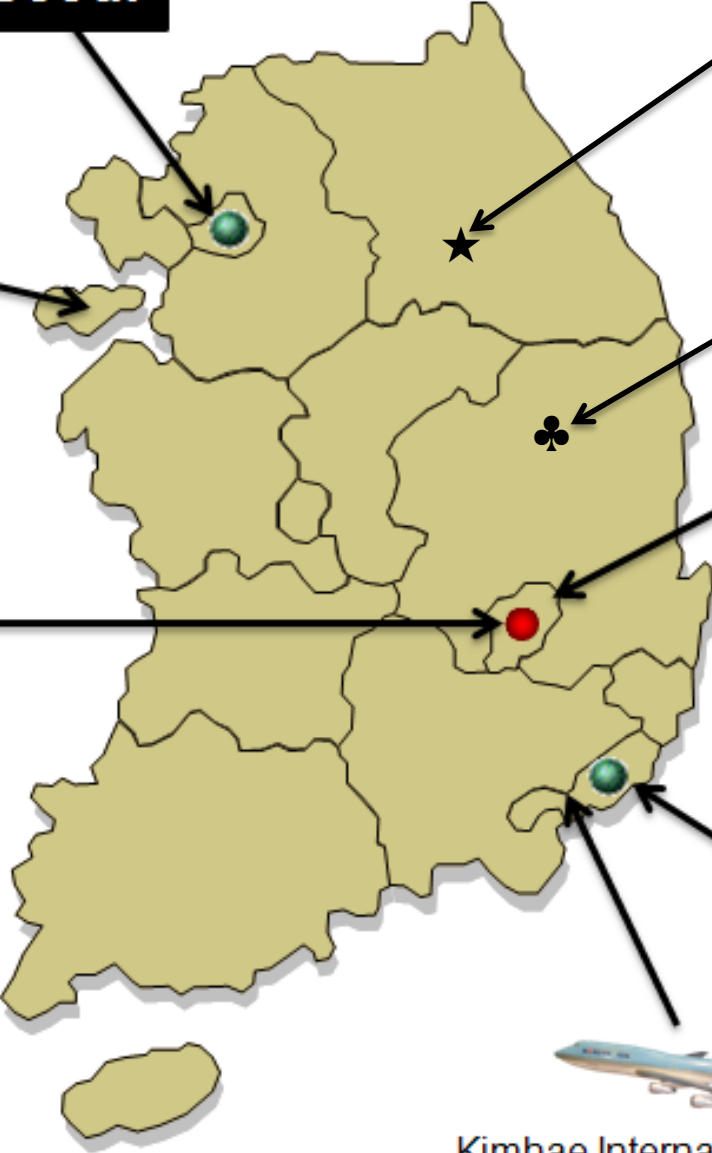

2018

Global Leadership Winter School

January. 28 – Feb. 4, 2018

Daegu, Korea

Daegu National University of Education

Seoul

Pyeongchang

Andong

Daegu International Airport

Busan

Kimhae International Airport

Incheon International Airport

2018 Schedule

Day	Time	Activity	Details
Day 1 1/28 (Sun)		Arrival Pick up Check-in	Airport Dormitory
Day 2 1/29 (Mon)	08:00-09:30	Breakfast	School Cafeteria
	10:00-10:50	Greetings and Briefing	Orientation
	11:00-11:50	Campus Tour	Individual
	12:00-13:00	Lunch	
	14:00-16:00	Elementary School	By School Bus
	16:30-17:30	Daegu City Tour	
	18:00-20:00	Welcoming Dinner	

☞ Above schedule is subject to change without notice

2018 Schedule

Day	Time	Activity	Details
Day 3 1/30 (Tue)	07:30-09:00	Breakfast	
	09:30-10:30	Transportation	To Gyeongju
	10:30-12:00	Field Trip	Bulguksa Temple
	12:00-13:00	Lunch	
	13:00-16:00	Field Trip	Gyeongju National Museum Daeneungwon
	16:00-18:00	Transportation	To DNUE(School)
	18:00	Dinner and Free Time	

World Heritage
Hahoe Village in Andong city

Field Trip

Elementary School